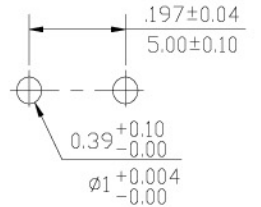

DTST-6 SERIES

6X6mm TACT SWITCHES, RADIAL TAPING, NON WASHABLE
Mechanical contact

DTST	—	6	1	N
DIMENSION HEIGHT			OPERATION FORCE	
1	4.3mm	5	9.5mm	K BLACK 100gf
2	5.0mm	6	13mm	N BROWN 160gf
3	7.0mm			R RED 260gf
44	7.38mm(SQ.)x2.4mm			
48	7.38mm(SQ.)x2.8mm			

• Electrical&Material features same as DTSH-6

P.C.B. LAYOUT

DTST-66	□	13.0[.512]
DTST-65	□	9.5[.374]
DTST-63	□	7.0[.275]
DTST-62	□	5.0[.197]
DTST-61	□	4.3[.169]
PROD.	NO.	H

DTSM-664	□A	2.4	[.095]
	□B	1.6	[.063]
DTSM-648	□A	2.6	[.110]
	□B	2.0	[.079]
PROD.	NO.	LOC.	MM. INCH.