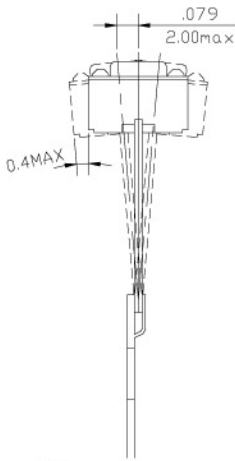

DTST-6 SERIES

6X6mm TACT SWITCHES, RADIAL TAPING, NON WASHABLE
Mechanical contact

DTST	—	6	1	N
DIMENSION HEIGHT			OPERATION FORCE	
1	4.3mm	5	9.5mm	K BLACK 100gf
2	5.0mm	6	13mm	N BROWN 160gf
3	7.0mm			R RED 260gf
44	7.38mm(SQ.)x2.4mm			
48	7.38mm(SQ.)x2.8mm			

• Electrical&Material features same as DTSH-6

P.C.B. LAYOUT

DTST-66	□	13.0[.512]
DTST-65	□	9.5[.374]
DTST-63	□	7.0[.275]
DTST-62	□	5.0[.197]
DTST-61	□	4.3[.169]
PROD.	NO.	H

DTSM-664	□A	2.4	[.095]
	□B	1.6	[.063]
DTSM-648	□A	2.6	[.110]
	□B	2.0	[.079]
PROD.	NO.	LOC.	MM. INCH.