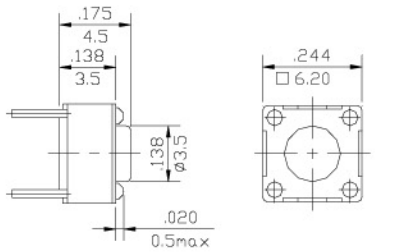

DTST-6 SERIES

6X6mm TACT SWITCHES, RADIAL TAPING, NON WASHABLE
Mechanical contact

DTST	—	6	1	N
DIMENSION HEIGHT			OPERATION FORCE	
1	4.3mm	5	9.5mm	K BLACK 100gf
2	5.0mm	6	13mm	N BROWN 160gf
3	7.0mm			R RED 260gf
44	7.38mm(SQ.)x2.4mm			
48	7.38mm(SQ.)x2.8mm			

• Electrical&Material features same as DTSH-6

P.C.B. LAYOUT

DTST-66	□	13.0[.512]
DTST-65	□	9.5[.374]
DTST-63	□	7.0[.275]
DTST-62	□	5.0[.197]
DTST-61	□	4.3[.169]
PROD.	NO.	H

DTSM-664	□A	2.4	[.095]
	□B	1.6	[.063]
DTSM-648	□A	2.6	[.110]
	□B	2.0	[.079]
PROD.	NO.	LOC.	MM. INCH.