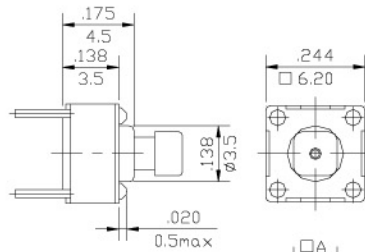

DTST-6 SERIES

6X6mm TACT SWITCHES, RADIAL TAPING, NON WASHABLE
Mechanical contact

DTST	—	6	1	N
DIMENSION HEIGHT			OPERATION FORCE	
1	4.3mm	5	9.5mm	K BLACK 100gf
2	5.0mm	6	13mm	N BROWN 160gf
3	7.0mm			R RED 260gf
44	7.38mm(SQ.)x2.4mm			
48	7.38mm(SQ.)x2.8mm			

• Electrical&Material features same as DTSH-6

P.C.B. LAYOUT

DTST-66	□	13.0[.512]
DTST-65	□	9.5[.374]
DTST-63	□	7.0[.275]
DTST-62	□	5.0[.197]
DTST-61	□	4.3[.169]
PROD.	NO.	H

DTSM-664	□A	2.4	[.095]
	□B	1.6	[.063]
DTSM-648	□A	2.6	[.110]
	□B	2.0	[.079]
PROD.	NO.	LOC.	MM. INCH.

PACKING :
900 pcs/inner.
10 inner/carton.