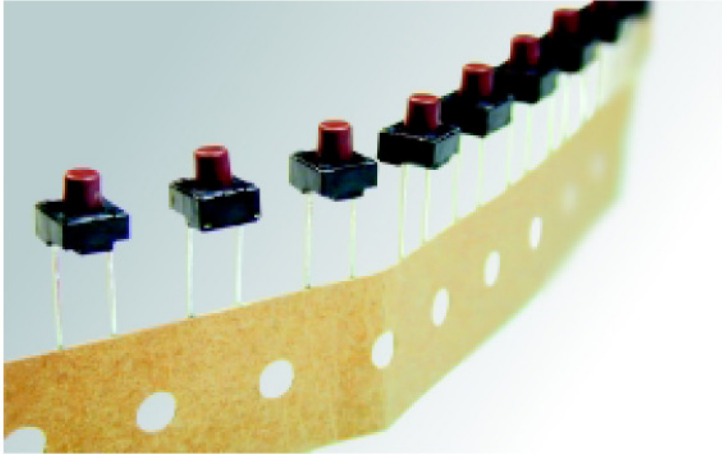

DTST-6 SERIES

6X6mm TACT SWITCHES, RADIAL TAPING, NON WASHABLE
Mechanical contact

DTST	—	6	1	N
DIMENSION HEIGHT			OPERATION FORCE	
1	4.3mm	5	9.5mm	K BLACK 100gf
2	5.0mm	6	13mm	N BROWN 160gf
3	7.0mm			R RED 260gf
44	7.38mm(SQ.)x2.4mm			
48	7.38mm(SQ.)x2.8mm			

• Electrical&Material features same as DTSH-6

P.C.B. LAYOUT

DTST-66	□	13.0[.512]
DTST-65	□	9.5[.374]
DTST-63	□	7.0[.275]
DTST-62	□	5.0[.197]
DTST-61	□	4.3[.169]
PROD.	NO.	H

DTSM-664	□A	2.4	[.095]
	□B	1.6	[.063]
DTSM-648	□A	2.6	[.110]
	□B	2.0	[.079]
PROD.	NO.	LOC.	MM. INCH.