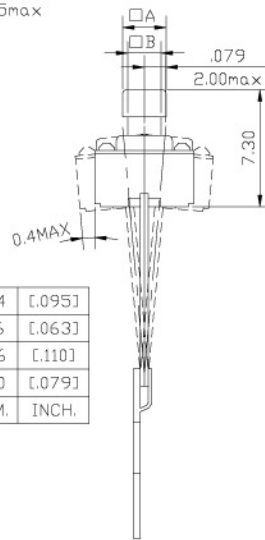

DTST-6 SERIES

6X6mm TACT SWITCHES, RADIAL TAPING, NON WASHABLE
Mechanical contact

DTST	—	6	1	N
DIMENSION HEIGHT			OPERATION FORCE	
1	4.3mm	5	9.5mm	K BLACK 100gf
2	5.0mm	6	13mm	N BROWN 160gf
3	7.0mm			R RED 260gf
44	7.38mm(SQ.)x2.4mm			
48	7.38mm(SQ.)x2.8mm			

• Electrical&Material features same as DTSH-6

P.C.B. LAYOUT

DTST-66	□	13.0[.512]
DTST-65	□	9.5[.374]
DTST-63	□	7.0[.275]
DTST-62	□	5.0[.197]
DTST-61	□	4.3[.169]
PROD.	NO.	H

DTSM-664	□A	2.4	[.095]
	□B	1.6	[.063]
DTSM-648	□A	2.6	[.110]
	□B	2.0	[.079]
PROD.	NO.	LOC.	MM. INCH.

PACKING :
900 pcs/inner.
10 inner/carton.