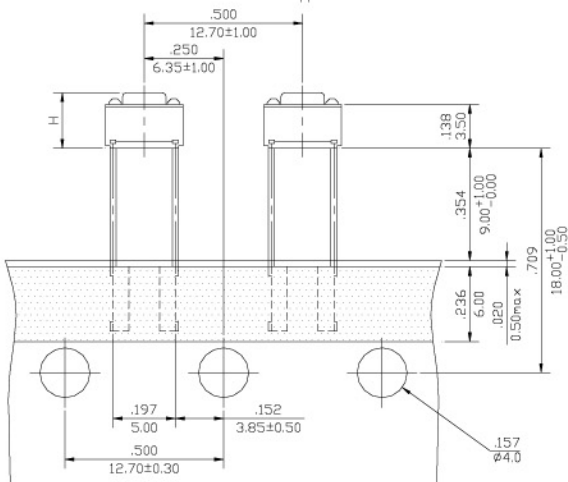

DTST-6 SERIES

6X6mm TACT SWITCHES, RADIAL TAPING, NON WASHABLE
Mechanical contact

DTST	—	6	1	N
DIMENSION HEIGHT			OPERATION FORCE	
1	4.3mm	5	9.5mm	K BLACK 100gf
2	5.0mm	6	13mm	N BROWN 160gf
3	7.0mm			R RED 260gf
44	7.38mm(SQ.)x2.4mm			
48	7.38mm(SQ.)x2.8mm			

• Electrical&Material features same as DTSH-6

P.C.B. LAYOUT

DTST-66	□	13.0[.512]
DTST-65	□	9.5[.374]
DTST-63	□	7.0[.275]
DTST-62	□	5.0[.197]
DTST-61	□	4.3[.169]
PROD.	NO.	H

DTSM-664	□A	2.4	[.095]
	□B	1.6	[.063]
DTSM-648	□A	2.6	[.110]
	□B	2.0	[.079]
PROD.	NO.	LOC.	MM. INCH.

PACKING :
900 pcs/inner.
10 inner/carton.